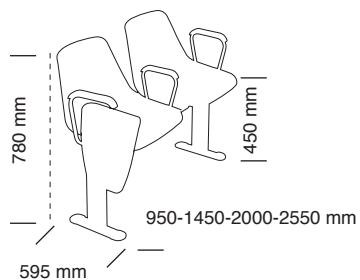

finiture seduta / seat finishes

plastica/plastic

bianco/white

sabbia/beige

aragosta/orange

rosso/red

azzurro/light blue

testa di moro/brown

nero/black

finiture telaio / frame finishes

verniciato
painted