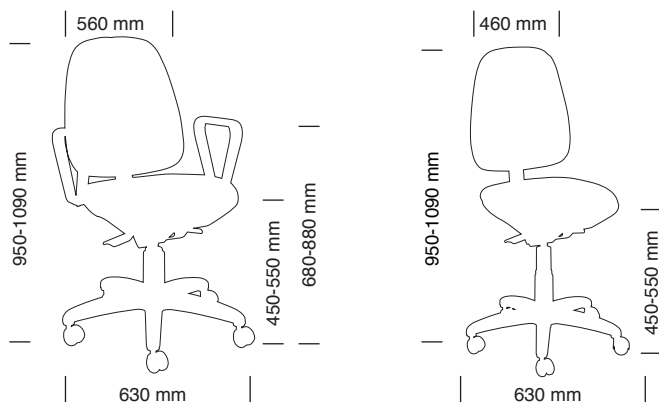

finiture sedile / seat finishes

tessuti/fabrics

finiture telaio / frame finishes

basamento: girevole in nylon. Fisso in acciaio.

struttura: acciaio verniciato

carter: polipropilene

braccioli: poliuretano integrale

swivel base: nylon swivel base. Fixed in steel tube.

frame: steel frame powder painted.

carter: polypropylene

armrest: polyurethane

Regolazione sedile e schienale a gas

Alzo di regolazione gas

Back and seat gas regulation

Gas-spring height adjustment