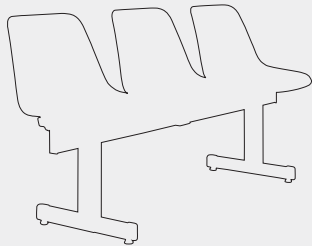

wait
art. 603
pag. 16