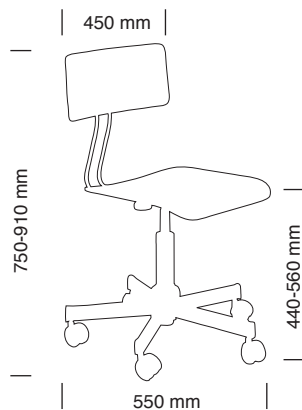

finiture sedile / seat finishes

tessuti/fabrics

legno/wood

finiture telaio / frame finishes

colonna e base cromate
chromed column and basement