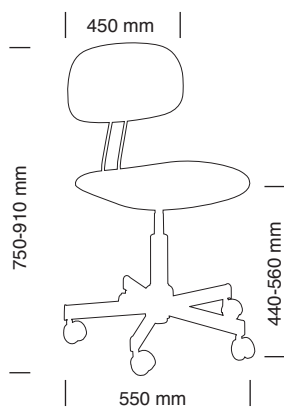

finiture sedile / seat finishes

tessuti/fabrics

legno/wood

finiture telaio / frame finishes

colonna e base cromate
chromed column and basement