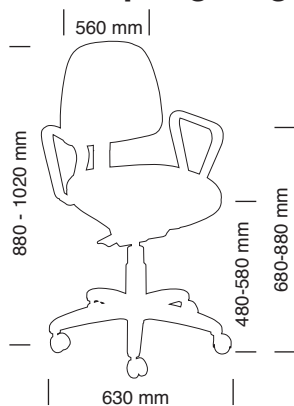

finiture sedile / seat finishes

tessuti/fabrics

finiture telaio / frame finishes

basamento: girevole in nylon. Fisso in acciaio.

struttura: acciaio verniciato

carter: polipropilene

braccioli: poliuretano integrale

swivel base: nylon swivel base. Fixed in steel tube.

frame: steel frame powder painted.

carter: polypropylene

armrest: polyurethane

Regolazione sedile e schienale a gas Alzo di regolazione gas

Back and seat gas regulation Gas-spring height adjustment