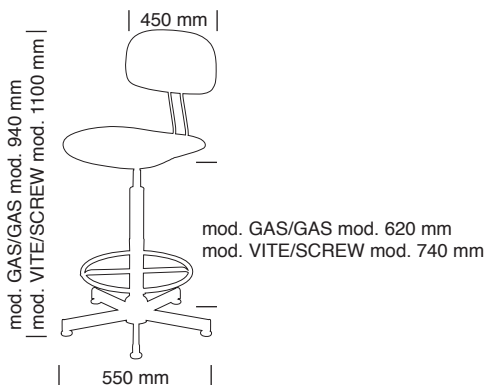

legno/wood

faggio/beech

finiture telaio / frame finishes

colonna e base cromate
raggera verniciata nero

chromed column and basement
black painted footring

wait

art. 130 CR

art. 138 VE