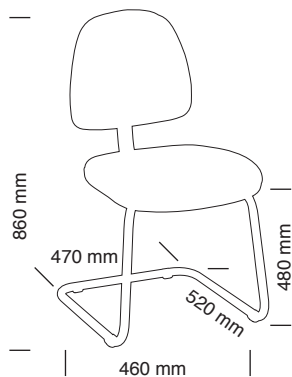

finiture sedile / seat finishes

tessuti/fabrics

finiture telaio / frame finishes

cromato, verniciato
chromed, painted