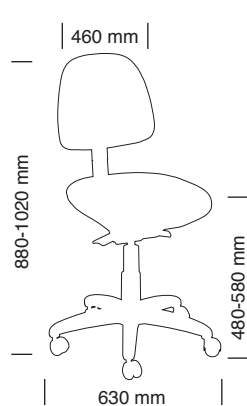

finiture sedile / seat finishes

tessuti/fabrics

finiture telaio / frame finishes

basamento: girevole in nylon. Fisso in acciaio.

struttura: acciaio verniciato

carter: polipropilene

braccioli: poliuretano integrale

swivel base: nylon swivel base. Fixed in steel tube.

frame: steel frame powder painted.

carter: polypropylene

armrest: polyurethane

Regolazione sedile e schienale a gas Alzo di regolazione gas

Back and seat gas regulation Gas-spring height adjustment