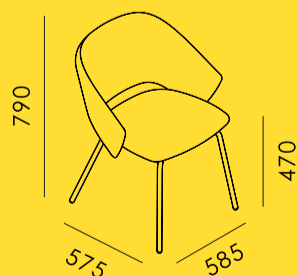

Collection / Collezione

ICON

/ 7000