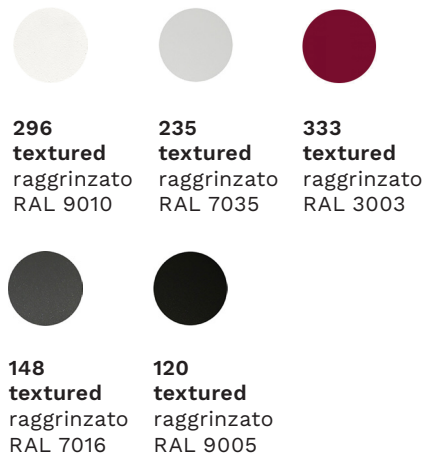

258
258, 258XL

mara[®]

DESCRIPTION / DESCRIZIONE

en 258 tables are characterized by their essential design. The base is made of laser cutted metal plate whereas the column, round or square, is in metal tube. 258 are available in two versions, the table of 72 cm height and the mange-debout of 110 cm height.

TOP / PIANO

standard colour and material effect laminate tops
piani standard in laminato colore ed effetto materico

standard colours and melamine tops
piani standard in nobilitato colore e legno

standard hpl top for outdoor use (black edge)
piani standard in hpl per uso outdoor (bordo nero)