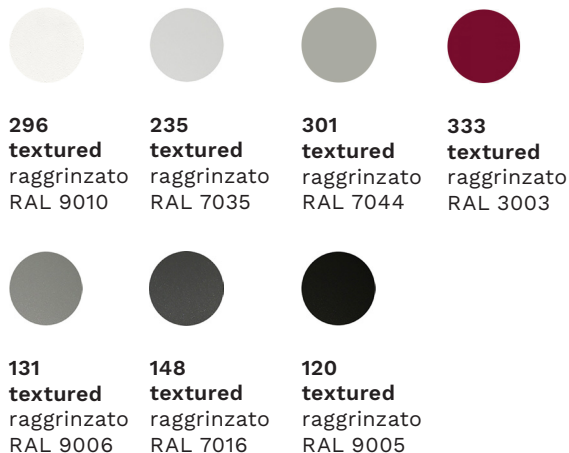

FRAME AND METAL TOP / STRUTTURA E PIANO

powder coated steel frame and metal top
telaio in metallo e piano in lamiera verniciati