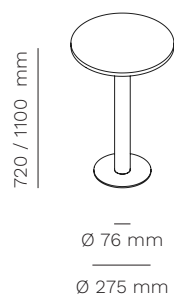

231
231

mara[®]

DESCRIPTION / DESCRIZIONE

en Mara offers different solutions of central base tables to complete the other collection. Made of durable and easy to maintain materials, they are available in a wide range of shapes, sizes and finishes. They are an ideal solutions for cafeterias, bistros, restaurants and office spaces.

231
231

top
Ø 500 - 800 mm
500 - 800 x 500 - 800 mm

14 kg

outdoor version
versione outdoor

**version with FSC®
certified top**
versione con piano
certificato FSC®

ACCESSORIES / ACCESSORI

foot levelers
piedini livellatori