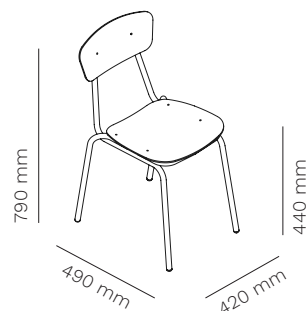

SIMPLE METAL CHAIR

107

mara®

DESCRIPTION / DESCRIZIONE

en Simple collection combines the simplicity and essentiality of shapes with lightness and practicality. The strong connotation to the chairs of the Seventies combined with the industrial style that characterises it makes it suitable for both modern and, at the same time, classic environments. Simple is a collection of seating ideal for cafés, bakeries and restaurant but also for break areas and home. Simple Metal stable and weather-resistant, it is able to furnish any open space all months of the year.

SIMPLE METAL CHAIR

4 legs, Ø 20 mm
4 gambe, Ø 20 mm

107

outdoor version
versione outdoor

stackable up to 6 pcs
impilabile fino a 6 pezzi

4 SIMPLE METAL CHAIR / 107	3,8 kg / cad	1 pc 0,30 mc	4 pcs / EU pallet
-----------------------------------	---------------------	------------------------	-----------------------------